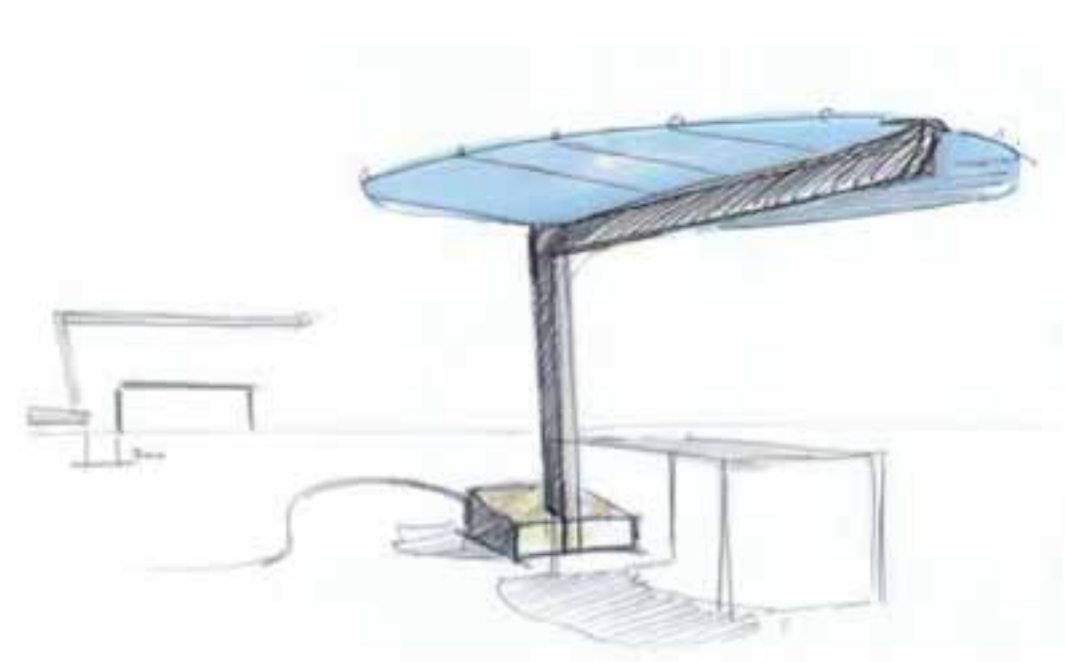

When open, you get a massive 4.6 by 3.6 meter surface. ...And of course you can rotate it by 360°.

11

HEATSAIL

LIGHT

When it gets darker you turn on the light. 6 lightpoints distributed over the length of the LEAF give you plenty of light. After dinner? The integrated touch panel lets you dim the lights.

HEATSAIL

18

LEAF by HEATSAIL

CONCEPT

The LEAF should be a daily life companion, functional, easy to use and a beautiful object that can harmoniously fit with other outdoor products. Heatsail defined the shapes of the three main components; the base, the structure and the fabric. Combining these aesthetic choices with the technical elements for optimal cooling, heating and lighting has resulted in a durable and functional design object.