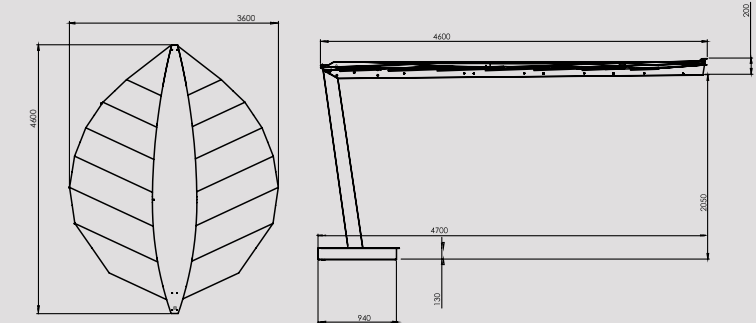

Controlled by smartphone app:

On/Off - Running time - Intermittent - Clock

Dimensions

Length 460 cm
Width 360 cm
Height 225 cm

Technical specifications

Heat 3000 Watt
Light 94 Watt
Misting 150 Watt

Touch panel functions