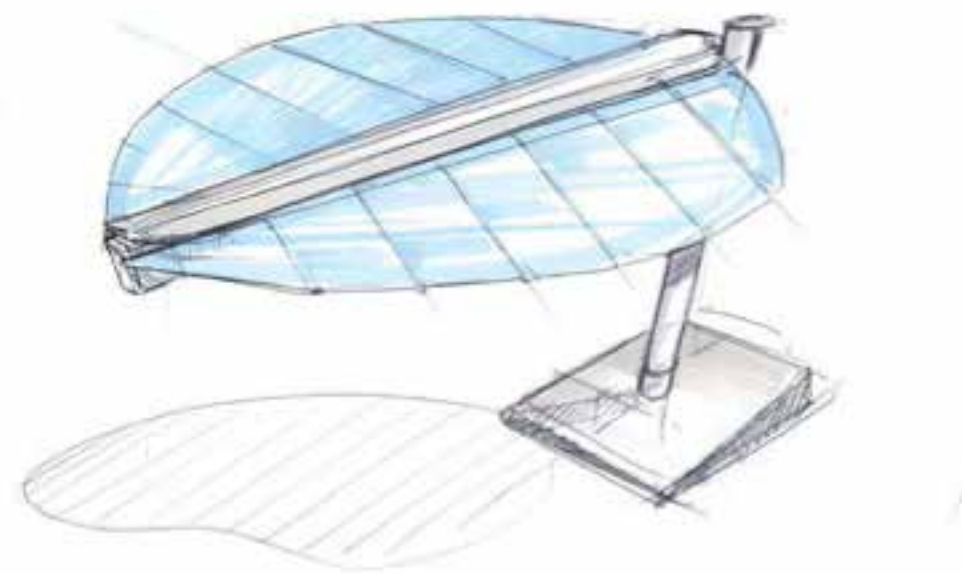

LEAF by HEATSAIL

HEAT

When it gets chilly just turn on the integrated heating. Discrete far-infrared heating elements give you the most pleasant warmth. They are also evenly distributed over the length of the LEAF, so everybody enjoys it. And of course you have different levels of heat.

LEAF by HEATSAIL

COOL

When it gets really too hot switch on the misting. Integrated channels on both sides of the LEAF create a fine mist. A combination of very small orifices and high pressure lets water evaporate in the air before it makes your hair frizz. It cools the surrounding air up to 15°C. Want to have control on how and when? Use the smartphone app and you are the cooling master.

HEATSAIL

18

LEAF by HEATSAIL

CONCEPT

The LEAF should be a daily life companion, functional, easy to use and a beautiful object that can harmoniously fit with other outdoor products. Heatsail defined the shapes of the three main components; the base, the structure and the fabric. Combining these aesthetic choices with the technical elements for optimal cooling, heating and lighting has resulted in a durable and functional design object.