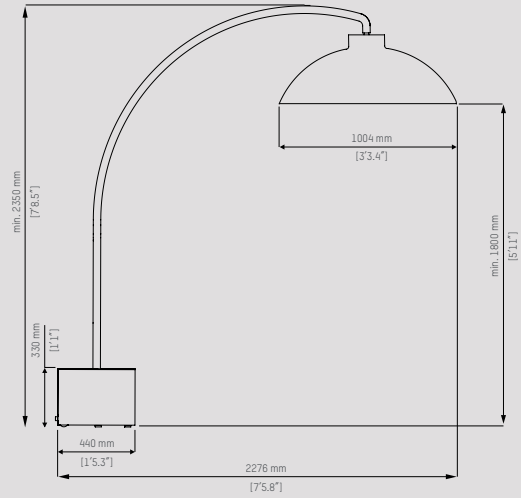

Dimensions

Hood diameter	100 cm 3'3.4"
Hood height	38 cm 1'3"
Base	44 x 44 x 33 cm 1'5.3" x 1'5.3" x 1'1"

Technical specifications

Consumption	3.22 kWh
Heat	3100 Watt
Light	120 Watt

Colors

The DOME is available in two standard colors and optionally in all heat resistant RAL colors.